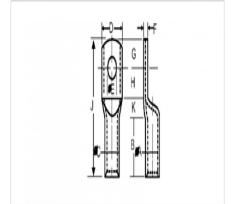

**HEAT SHRINKABLE CABLE JOINT
TERMINATIONS KITS FOR 3.3 KV
(E/EU) 6.6KV (E) H.T. XLPE CABLES
FOR SINGLE CORE STRAIGHTS END
TERMINATIONS**

STRAIGHT THROUGH JOINTS		
Cable Size SQ mm ²	Product Code	Unit price
16-50	ASV-1536	9650
70-120	ASV-1537	10806
150-225	ASV-1538	11445
240-400	ASV-1539	13215
500-630	ASV-1540	15575
1000	ASV-1541	17525