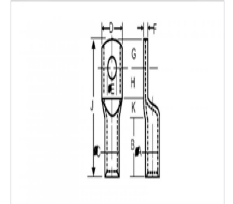

**HEAT SHRINKABLE CABLE JOINT
TERMINATIONS KITS FOR 3.3 KV
(E/EU) 6.6KV (E) H.T. XLPE CABLES
FOR SINGLE CORE STRAIGHTS END
TERMINATIONS**

		STRAIGHT THROUGH JOINTS	
Cable Size SQ mm ²	Product Code	Unit price	
16-50	ASV-1536	9650	
70-120	ASV-1537	10806	
150-225	ASV-1538	11445	
240-400	ASV-1539	13215	
500-630	ASV-1540	15575	
1000	ASV-1541	17525	